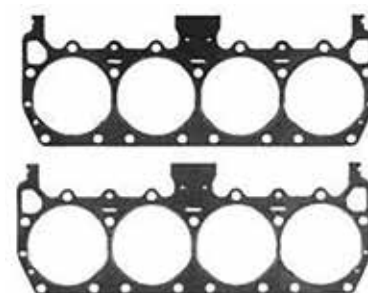

OTHER PARTS

Alternator				
Part Number	Description	From	To	Notes
J5EE49193	Alternator	1991	1998	4.0L and 2.5L petrol
J5EE49194	Alternator - 117 AMP	1999	2000	4.0L and 2.5L petrol
J5EE49195	Alternator - 81 AMP	1999	2000	4.0L and 2.5L petrol
J5EE49196	Alternator - 81 AMP	2000	2000	4.0L (ERH) petrol
J5EE49198	Alternator - 117 AMP	2000	2000	4.0L (ERH) petrol
J5EE49200	Alternator	2001	2002	2.5L petrol
J5EE49201	Alternator - 117 AMP	2001	2006	4.0L (ERH) petrol
J5EE49202	Alternator	2003	2006	2.4L (ED1) petrol
J5EE49203	Alternator	2007	2008	3.8L (EGT) petrol
J5EE49204	Alternator	2007	2016	2.8L (ENS) diesel
J5EE49205	Alternator - 180 AMP	2012	2012	3.6L (ERB) petrol
J5EE49208	Alternator - 160 AMP	2012	2016	3.6L (ERB) petrol
J5EE49209	Alternator - 220 AMP	2016	2016	2.8L (ENS) diesel
J5EE49210	Alternator - 140 AMP	2008	2011	3.8L (EGT) petrol - ENS 2.8L diesel

Gaskets				
Part Number	Description	From	To	Notes
J5EE49138	Cylinder head Gasket	1987	2006	4.0L (ERH) petrol
J5EE49139	Cylinder head Gasket	1997	2002	2.5L (EPE) petrol
J5EE49137	Cylinder head Gasket	2003	2006	2.4L (ED1) petrol
J5EE49136	Cylinder head Gasket	2007	2011	3.8L V6 (EGT) petrol - RH
J5EE49135	Cylinder head Gasket	2007	2011	3.8L V6 (EGT) petrol
J5EE49130	Cylinder head Gasket	2007	2016	2.8L (ENS) diesel - 1.10mm
J5EE49131	Cylinder head Gasket	2007	2016	2.8L (ENS) diesel - 1.20mm
J5EE49132	Cylinder head Gasket	2007	2016	2.8L (ENS) diesel - 1.30mm
J5EE49133	Cylinder head Gasket	2012	2016	3.6L V6 (ERB) petrol - LH
J5EE49134	Cylinder head Gasket	2012	2016	3.6L V6 (ERB) petrol - RH