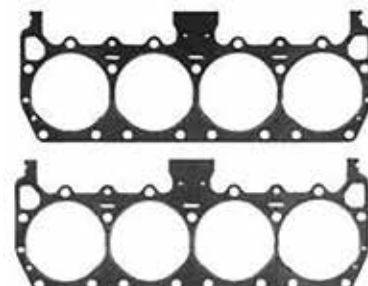

Cylinder head gaskets

Part Number	Description	From	To	Notes
J4EE48934	Gasket	2005	2010	RH side, 3.0L diesel
J4EE48935	Gasket	2005	2010	LH side, 3.0L diesel
J4EE48936	Gasket	2005	2008	RH side, 5.7L petrol
J4EE48937	Gasket	2005	2008	LH side, 5.7L petrol
J4EE48938	Gasket	2006	2010	6.1L petrol
J4EE48939	Gasket	2009	2016	RH side, 5.7L petrol
J4EE48940	Gasket	2009	2016	LH side, 5.7L petrol
J4EE48942	Gasket – 0.96 mm	2011	2016	RH side, 3.0L diesel
J4EE48944	Gasket – 0.96 mm	2011	2016	LH side, 3.0L diesel
J4EE48941	Gasket – 1.06 mm	2011	2016	RH side, 3.0L diesel
J4EE48945	Gasket – 1.06 mm	2011	2016	LH side, 3.0L diesel
J4EE48947	Gasket	2012	2016	RH side, 6.4L petrol
J4EE48948	Gasket	2012	2016	LH side, 6.4L petrol