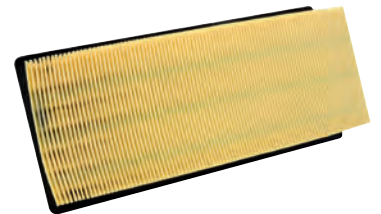

Air filters and sensors

Part Number	Description	From	To	Notes
J3FR47551	Air filter	2007	2010	2.0L diesel
J3FR47552	Air filter	2011	2014	2.2L diesel
J3FR47553	Air filter	2007	2010	2.4L petrol
J3FR47554	Air filter	2011	2014	All petrol engines
J3FR48714	Air flow sensor	2007	2010	2.0L diesel
J3FR48715	Air flow sensor	2011	2014	2.2L diesel
J3EM48716	Oxygen sensor	2007	2010	All petrol engines
J3EM48718	Oxygen sensor	2011	2014	2.2L diesel
J3EM48719	Oxygen sensor	2011	2012	All petrol before catalyst
J3EM48720	Oxygen sensor	2011	2014	All petrol after catalyst