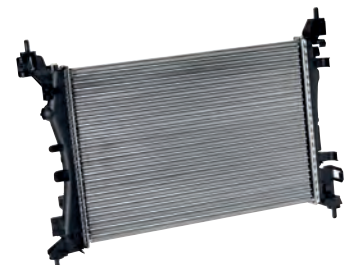

COOLING PARTS

Cooling

Part Number	Description	From	To	Notes
J3EE48724	Water pump	2007	2014	All petrol engines
J3EE48725	Gasket for J3EE48724	2007	2014	All petrol engines
J3EE48726	Water pump	2007	2010	2.0L diesel
J3EE48727	Gasket for J3EE48726	2007	2010	2.0L diesel
J3EE48728	Water pump	2011	2014	2.2L diesel
J3EE48729	Thermostat	2007	2010	2.0L diesel
J3EE48730	Thermostat	2007	2012	All petrol, primary
J3EE48731	Thermostat	2007	2012	All petrol, secondary
J3EE48732	Thermostat	2011	2014	2.2L diesel

Radiator

Part Number	Description	From	To	Notes
J3CL48722	Radiator	2007	2014	All engines – Less 2.2L diesel
J3CL48820	Radiator	2010	2014	2.2L diesel

BRAKING PARTS

Front brakes and hubs

Part Number	Description	From	To	Notes
J3BM47535	Brake pad set	2007	2014	All models
J3BM47536	Brake disc	2007	2014	All models
J3BM48775	Caliper	2007	2014	RH, all models
J3BM48776	Caliper	2007	2014	LH, all models
J3AN48778	Wheel hub bearing	2007	2014	All models
J3AN48779	Hub – FWD	2007	2014	RH, all models–Less AWL
J3AN48780	Hub – FWD	2007	2014	LH, all models–Less AWL
J3AN48781	Hub – 4WD	2007	2014	RH, all models–With AWL
J3AN48782	Hub – 4WD	2007	2014	LH, all models–With AWL